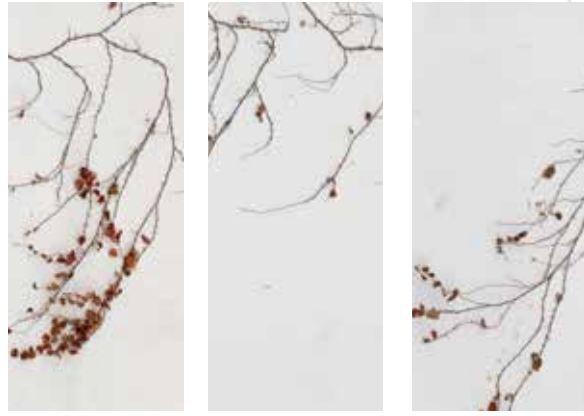

Slab
120x280 cm