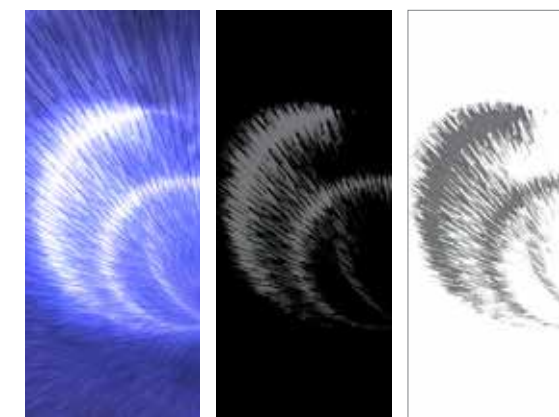

Precious Silver