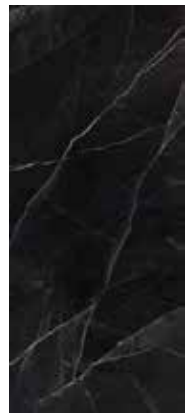

Slab
120x280 cm