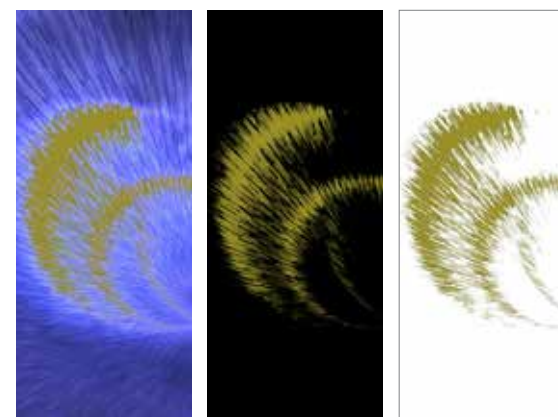

Precious Gold