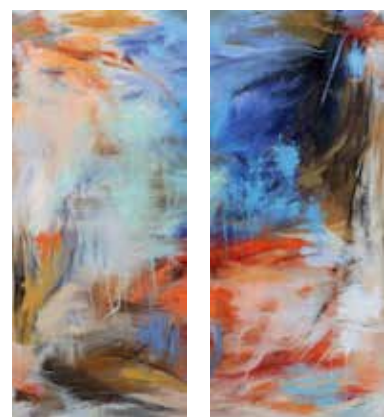

Slab
120x280 cm