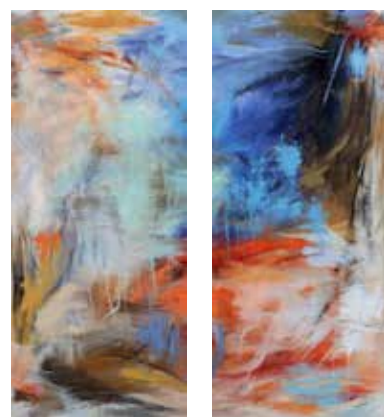

Precious Gold