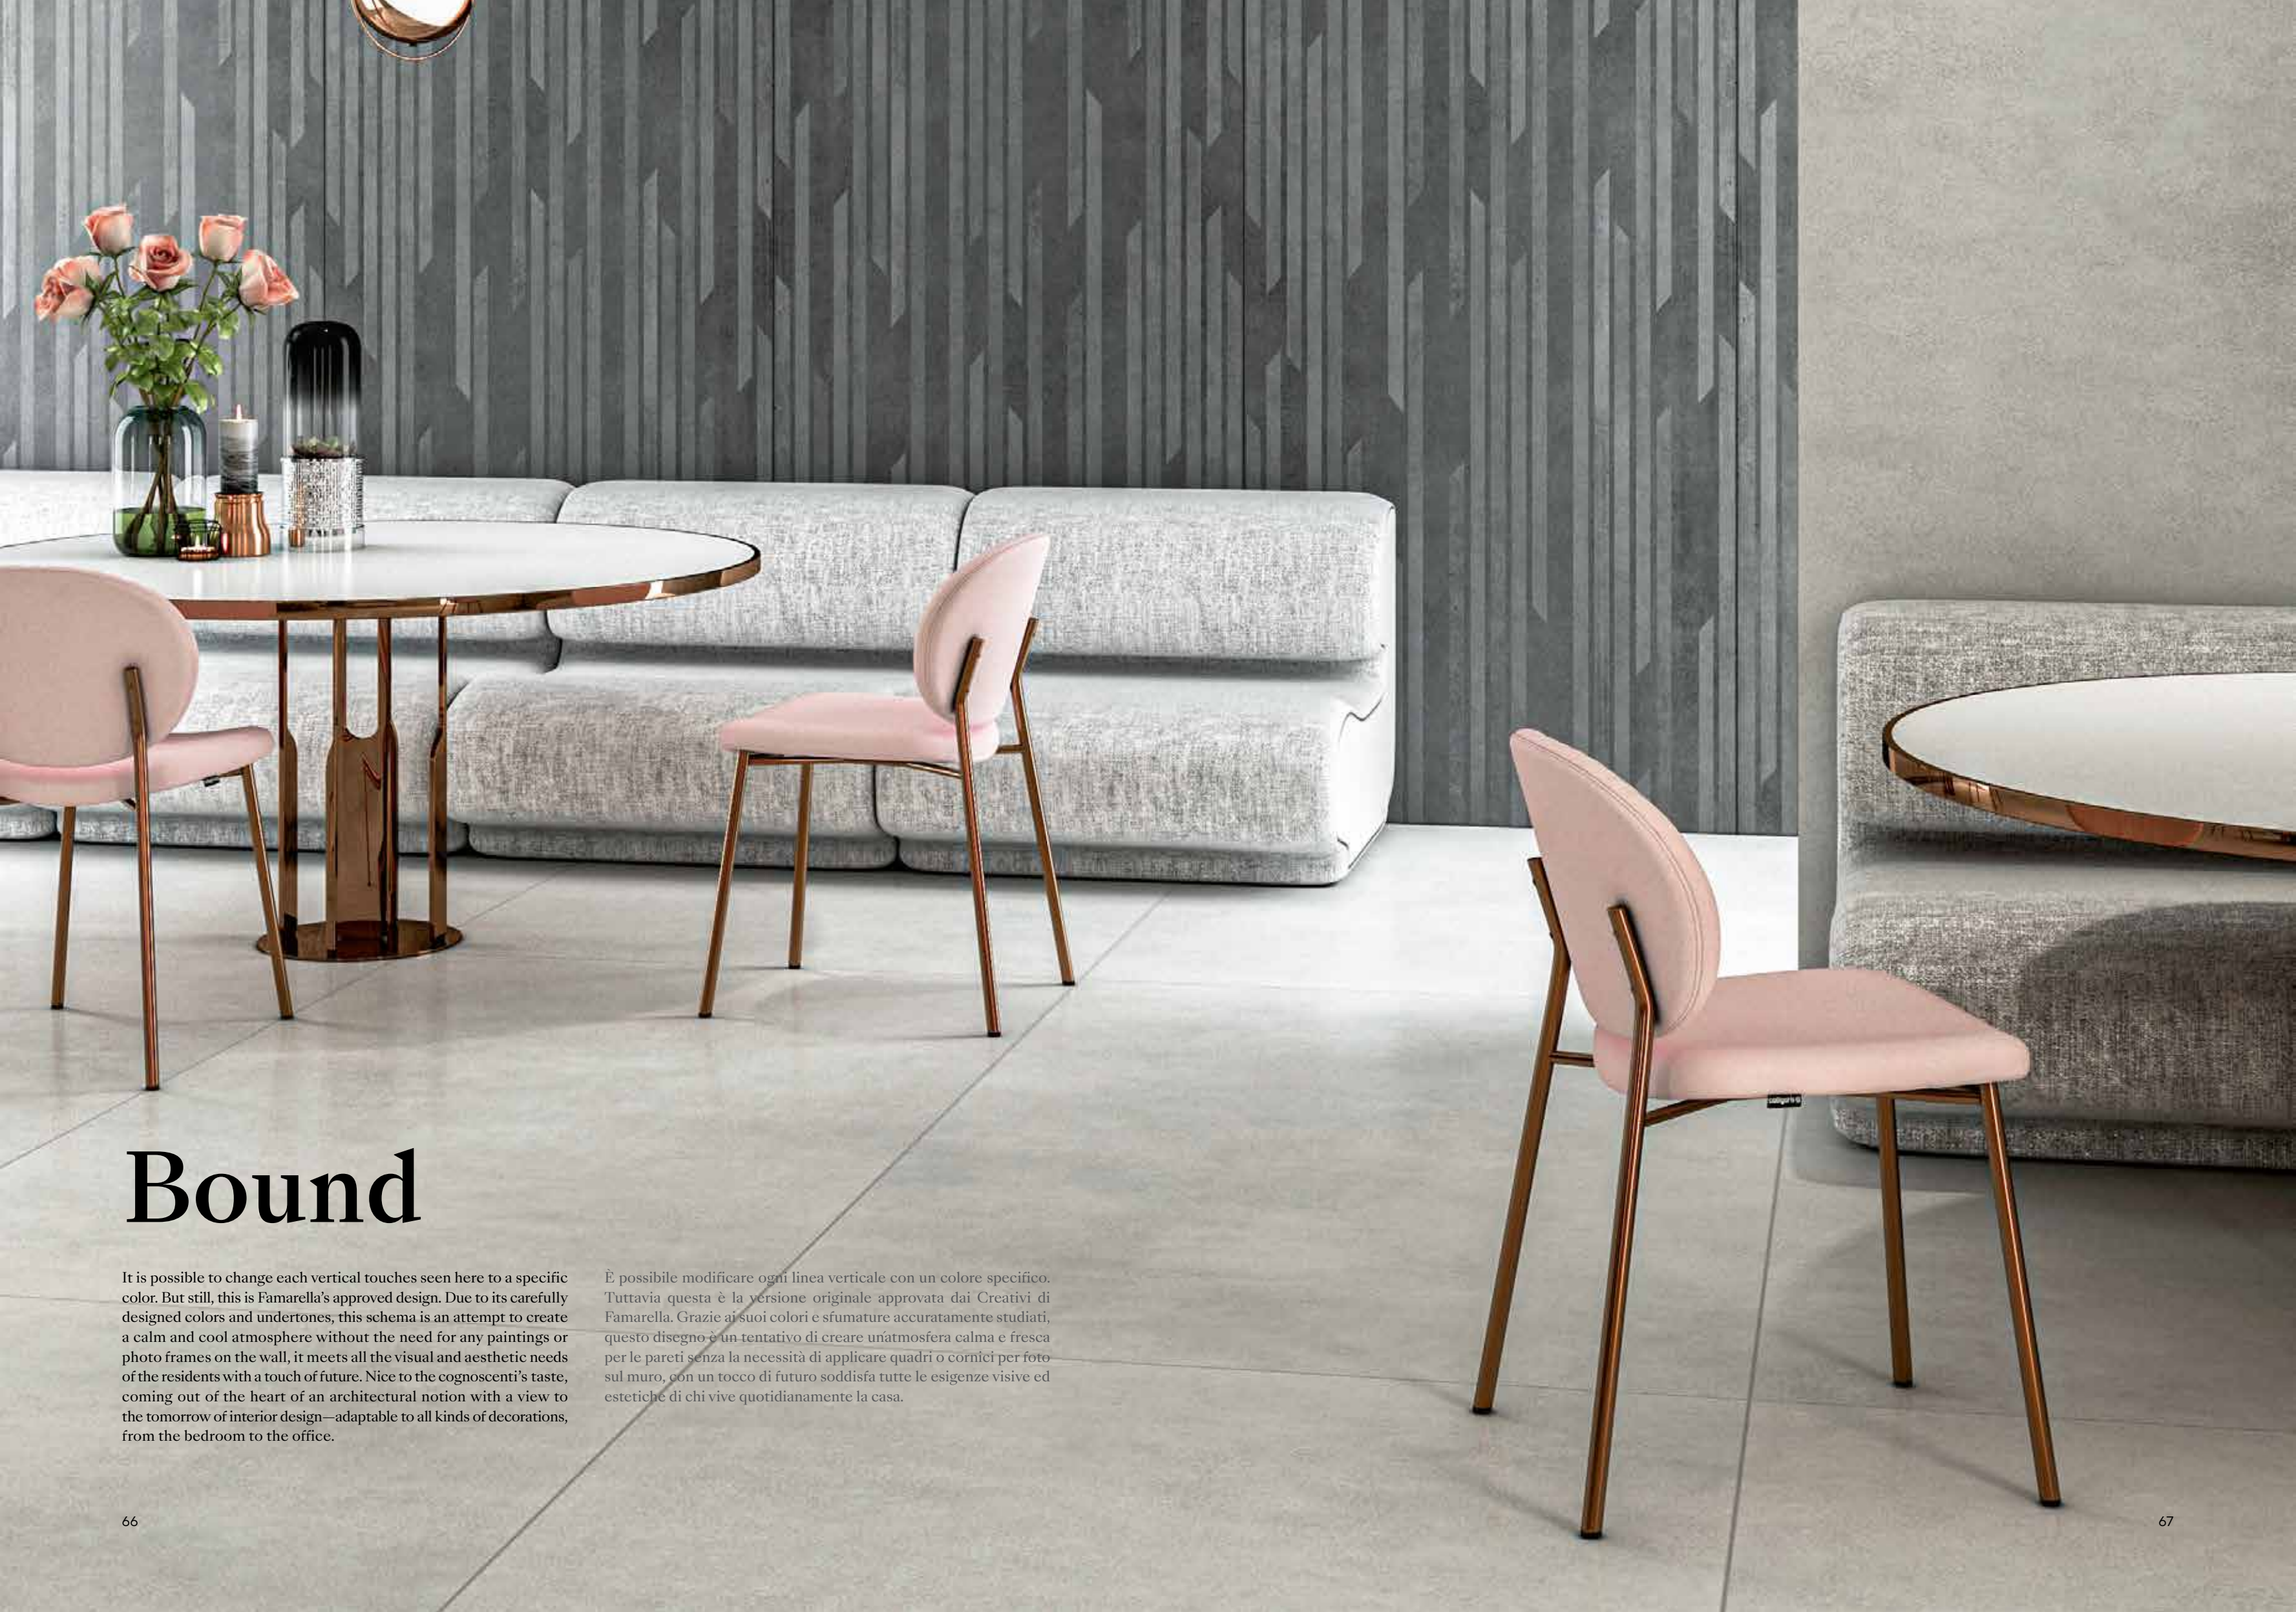

Bound

It is possible to change each vertical touches seen here to a specific color. But still, this is Famarella's approved design. Due to its carefully designed colors and undertones, this schema is an attempt to create a calm and cool atmosphere without the need for any paintings or photo frames on the wall, it meets all the visual and aesthetic needs of the residents with a touch of future. Nice to the cognoscenti's taste, coming out of the heart of an architectural notion with a view to the tomorrow of interior design—adaptable to all kinds of decorations, from the bedroom to the office.

È possibile modificare ogni linea verticale con un colore specifico. Tuttavia questa è la versione originale approvata dai Creativi di Famarella. Grazie ai suoi colori e sfumature accuratamente studiati, questo disegno è un tentativo di creare un'atmosfera calma e fresca per le pareti senza la necessità di applicare quadri o cornici per foto sul muro, con un tocco di futuro soddisfa tutte le esigenze visive ed estetiche di chi vive quotidianamente la casa.