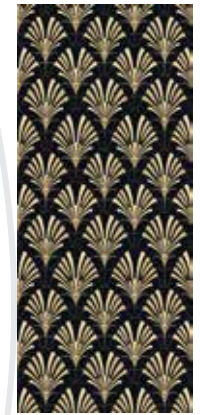

Slab
120x280 cm

Imperial

Imperial, “a regal porcelain slab within Famarella’s esteemed” Prime Collection, boasts a captivating design concept where gleaming gold crowns elegantly repeat against a rich, dark backdrop. This opulent masterpiece is the epitome of luxury and sophistication, designed to enhance your interior decor with an air of regal grandeur. Customizable to suit your vision, “Imperial” is the perfect addition to your design projects, from striking tabletops to exquisite wall panels. Elevate your living space with the majestic presence of “Imperial,” where opulence meets timeless elegance.

Imperial, “una sontuosa lastra di gres porcellanato all’interno della prestigiosa” Collezione Prime di Famarella, sfoggia un affascinante concetto di design in cui luminose corone d’oro si ripetono con eleganza su uno sfondo ricco e scuro. Questo sontuoso capolavoro è l’epitome del lusso e della sofisticazione, progettato per arricchire il tuo arredamento d’interni con un’aura di grandiosità regale. Personalizzabile per adattarsi alla tua visione, “Imperial” è l’aggiunta perfetta ai tuoi progetti di design, dai tavoli da pranzo sorprendenti ai raffinati pannelli murali. Eleva il tuo spazio abitativo con la maestosa presenza di “Imperial,” dove l’opulenza incontra l’eleganza senza tempo.